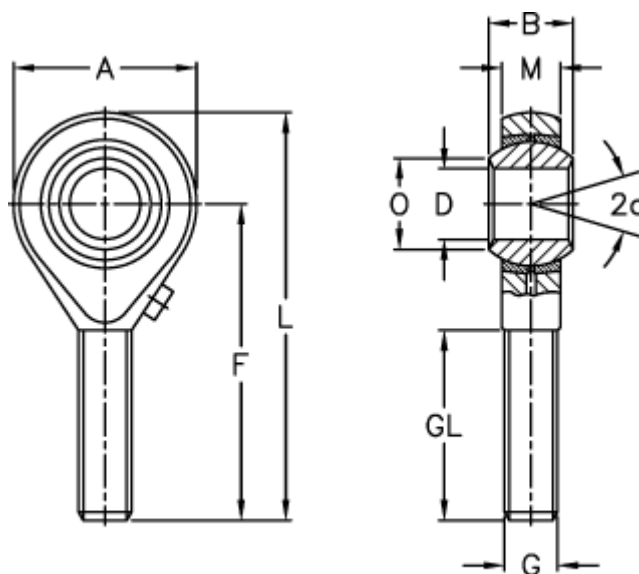

Article number: 54300914

Description: LDK Rod end POS 14

## Measures

A	= 34	L	= 77
a (degrees)	= 16	M	= 13.50
B	= 19	O	= 16.80
D	= 14	Static load C0 (kN)	= 28.3
Dynamic load C (kN)	= 13.0	Weight (g)	= 126
F	= 60		
g	= M14		
GL	= 36		